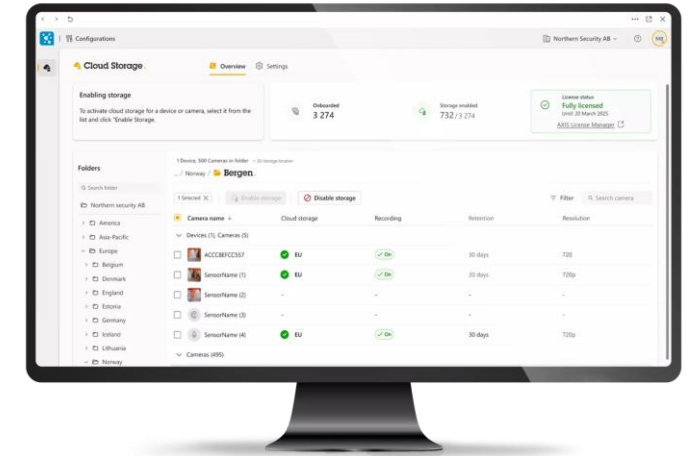

NEW PRODUCT UPDATE

February 2025

 norbain

NEW
PRODUCT
UPDATE

Hanwha Vision PTRZ Panoramic

- 4 sensor Panoramic cameras
- PTRZ for easy install and set up
- 16Mpix and 32Mpix options
- AI analytics
- Integrated Infra-Red illumination
- Vandal Resistant
- Varifocal lenses

[View Products Here](#)

**NEW
PRODUCT
UPDATE**

Axis Camera Station Cloud Storage

- Now available for cloud storage
- E-licence
- 720HD, 15ips, 30days
- 1 year licence
- More options available during 2025
- Requires SD card or S30 NVR for redundancy