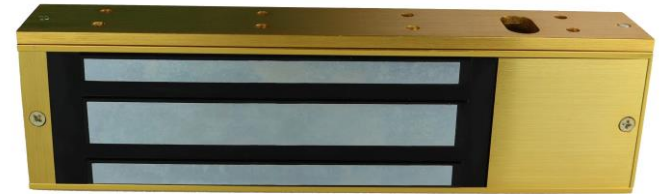

[View Products Here](#)

 norbain

NEW
PRODUCT
UPDATE

CQR AL900 Electric release

- AL900/AL900M
- M being monitored
- Fire rated with additional intumescent pack
- Fail lock/unlocked
- 1000lbs holding force

[View Products Here](#)

CQR
First choice for quality

 norbain

NEW
PRODUCT
UPDATE

Optex Redscan mini Pro

- Advanced LiDAR sensor detector
- Indoor and Outdoor applications
- Two models RLS-2020A and RLS-2020V
- Latter comes with built in IR camera
- 20x20 metres detection area
- Multi angle adjustment shell
- Up to 8 independent detection zones

NEW
PRODUCT
UPDATE

Norbain Maglocks

- New range of slimline and standard maglocks
- Both with 600lbs holding force
- Monitored
- 12/24VDC
- Z&L brackets also available
- Brass/Gold colour effect

[View Products Here](#)

 norbain

NEW
PRODUCT
UPDATE

AMG 150 Industrial Power splitter

- 1 port PoE splitter
- 90W PD input
- 60W max output
- -40 to +75 degrees centigrade
- DIN rail mount
- User selectable DC output voltage
- UK manufactured