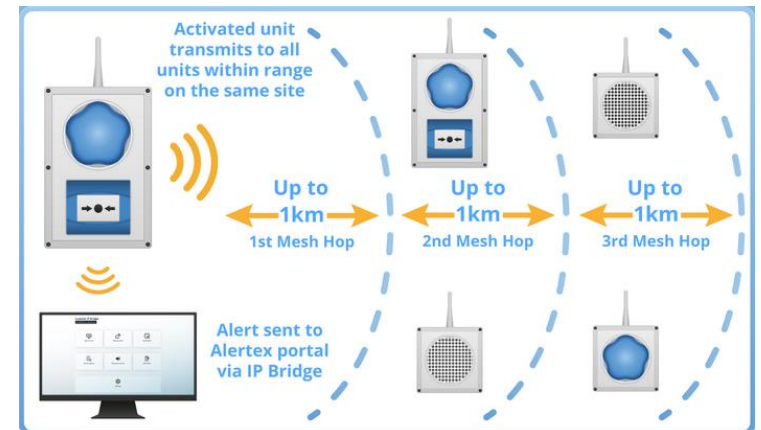

NEW PRODUCT UPDATE

March 2025

**NEW
PRODUCT
UPDATE**

New to Norbain – Alertex by Luminite

- Wireless Critical Alert System
- Designed for Lockdown solutions
- Battery powered
- up to 1Km distance
- Sounders and beacons
- Annunciators
- Call points
- Ideal for Schools, Universities, Leisure centres etc.

[View Products Here](#)

 norbain

NEW
PRODUCT
UPDATE

Bosch PTZ dome camera

- New series of PTZ domes
- 2Mpix and 4Mpix offerings
- 30x optical zoom
- Options for IR and non-IR
- Pendant and In-ceiling options
- Analytics
- NDAA and TAA compliant

BOSCH

Invented for life

[View Products Here](#)

 norbain

NEW
PRODUCT
UPDATE

Ajax Outdoor Curtain Dual Tech Detector

- Wireless Grade 2 Dual Tech detector
- IP55
- Two PIR sensors and one microwave sensor
- Ideal for limiting false alarms
- Anti-masking system
- Over air firmware updates
- Hassle free installation via the App