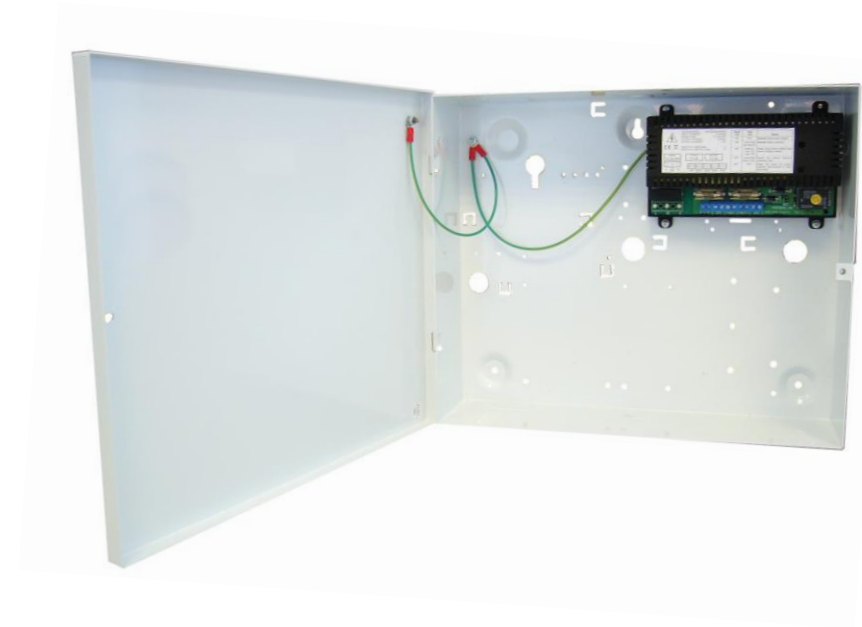

[Click Here to View Online](#)

Texecom
Designed to Perform

 norbain

NEW
PRODUCT
UPDATE

Axis P1465-LE

- 1080HD Bullet Camera
- C/W weathershield
- Adaptive IR LEDs
- Choice of varifocal lens:
 - 3-9mm or 10-29mm
- WDR, Lightfinder and Zipstream
- Inclusive of Axis Object Analytics

[Click Here to View Online](#)

AXIS[®]
COMMUNICATIONS

 norbain

NEW
PRODUCT
UPDATE

Elmdene Gen3 PSU

- PSU designed to meet EN50131-6 standards
- Grade 2 and Grade 3
- Switch mode technology
- Various options available

[Click Here to View Online](#)

ELMDENE
Protecting People & Property
A POTTER Company

**NEW
PRODUCT
UPDATE**

PAC 511DCI Access Control

- Single Door Controller
- Boxed version inclusive of 3Amp PSU
- Support of 3rd party readers
- TCP/IP connection
- In addition RS485 port for additional PAC controllers
- Free software that includes, Card Designer, Fire Integration
- Mustering and Roll call