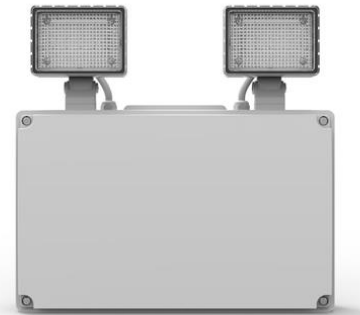

Texecom
Designed to Perform

[View Products Here](#)

 norbain

NEW
PRODUCT
UPDATE

Ajax High Mount Motion Camera

- External Wireless PIR
- 2-4M installation height
- Built in motion cam
- On demand images
- Instant notification
- Motion detection up to 15M

AJAX

[View Product Here](#)

 norbain

NEW
PRODUCT
UPDATE

CQR Emergency Lighting

Parts include:

- Emergency Bulkhead
- 5 in 1 Emergency Exit Sign
- Emergency Twin Spots
- Emergency Slim Exit Box
- Emergency Spot Downlight
- 5-year warranty on fitting and battery

CQRTM

[View Products Here](#)

NEW
PRODUCT
UPDATE

CQR High Security Electric strike

- 12/24VDC
- Fail safe/fail secure selectable
- Lock sensor, door sensor, Keeper sensor
- 680Kgf holding force
- Low current consumption
- CE and EMC tested

[View Product Here](#)

 norbain

**NEW
PRODUCT
UPDATE**

ICS new SDGi bracket

- Sliding adjustable L bracket
- Anodised aluminium
- Allows for easier installation, saving time
- Anti-tilt
- Incorporates cavity and cut out for easier cabling
- Slimline and standard maglocks