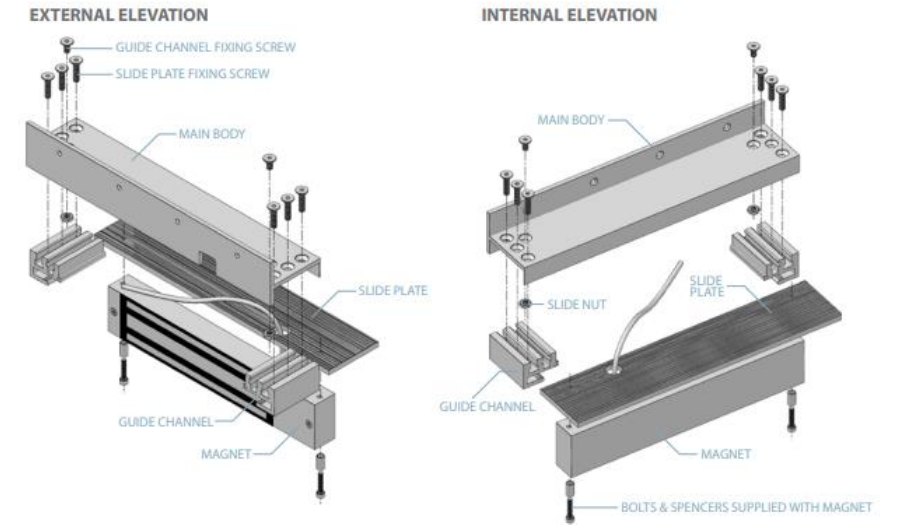

AJAX

[View Product Here](#)

 norbain

NEW
PRODUCT
UPDATE

CQR Emergency Lighting

Parts include:

- Emergency Bulkhead
- 5 in 1 Emergency Exit Sign
- Emergency Twin Spots
- Emergency Slim Exit Box
- Emergency Spot Downlight
- 5-year warranty on fitting and battery

CQRTM

[View Products Here](#)

NEW
PRODUCT
UPDATE

CQR High Security Electric strike

- 12/24VDC
- Fail safe/fail secure selectable
- Lock sensor, door sensor, Keeper sensor
- 680Kgf holding force
- Low current consumption
- CE and EMC tested

[View Product Here](#)

 norbain

**NEW
PRODUCT
UPDATE**

ICS new SDGi bracket

- Sliding adjustable L bracket
- Anodised aluminium
- Allows for easier installation, saving time
- Anti-tilt
- Incorporates cavity and cut out for easier cabling
- Slimline and standard maglocks