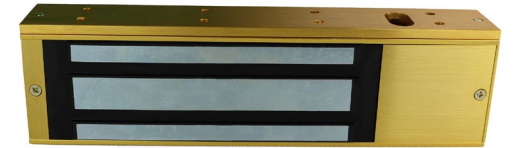

3 New NVRs

- 4, 8 and 16 channel
- Integrated PoE network switch
- 4K resolution

All NDAA

 Hanwha Vision

[View Products Here](#)

NEW
PRODUCT
UPDATE

Norbain Maglocks

- New range of slimline and standard maglocks
- Both with 600lbs holding force
- Monitored
- 12/24VDC
- Z&L brackets also available
- Brass/Gold colour effect