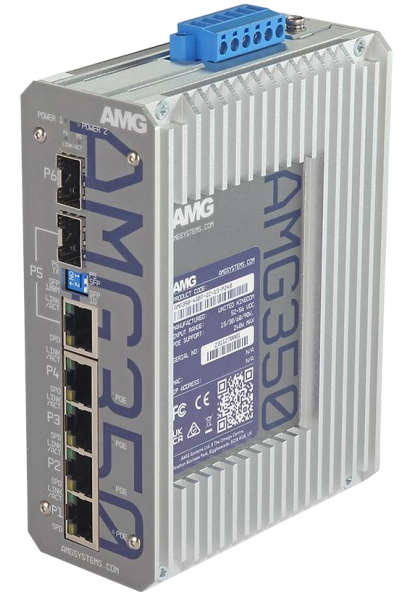

[View Brand Here](#)

NEW
PRODUCT
UPDATE

Ligowave – LigoVision 5-15AC Device

- 5GHz wireless device
- 2.4GHz management radio allowing easier set up using your smartphone
- Set up wizard
- 2nd ethernet port with PoE out (15Watts)
- 500Mbps+ throughput
- Integrated antenna
- Spectrum analyser
- IP66

LigoWave

[View Product Here](#)

NEW
PRODUCT
UPDATE

Norbain Triple Pole Break Glass Unit

- 12/24VDC
- Triple pole
- Resettable
- Adjustable sounder
- Surface and flush mount options
- Alarmed protective cover (only call point with it built in)
- Patented in UK, Eire and Europe

[View Products Here](#)

HAYDON

NEW
PRODUCT
UPDATE

Haydon PoE Multi

- Run two network devices across single CAT5/6 cable 100M
- Simple plug and play
- Self-adaptive compatibility with 12/36 and 45/78 PoE switches
- Receiver and transmitter supplied in kit form

[View Products Here](#)

rayTEC[®]

 norbain

NEW
PRODUCT
UPDATE

AMG 350 Industrial Unmanaged Switch

- Unmanaged Industrial PoE switch
- 90W port allowance
- 240W available
- 4 copper 1Gbs ports
- 1x Combo port
- 1x SFP port
- -40 to +75 Centigrade operating temperature
- UK/USA design
- AMG lifetime support warranty