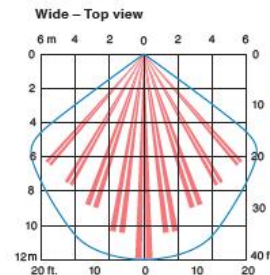

Wide Detection Area