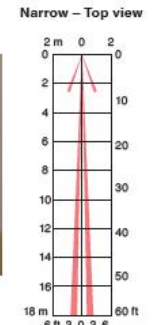

[View Products Here](#)